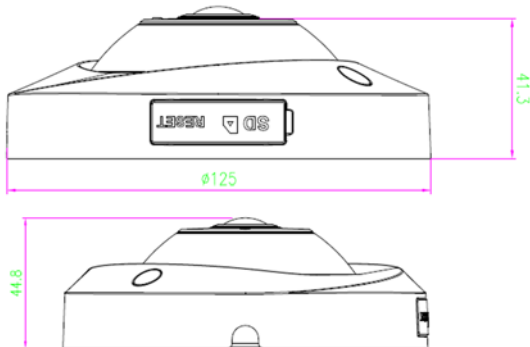

SN-IPD57/50AGDR

5MP Fisheye Camera

Key features

- 1/2.5" Progressive Scan CMOS
- 5MP Resolution
- Low bitrate ,Excellent low light performance
- 3D DNR,WDR,ICR,HLC
- Smart IR Up to 10m

Dimension

Accessories